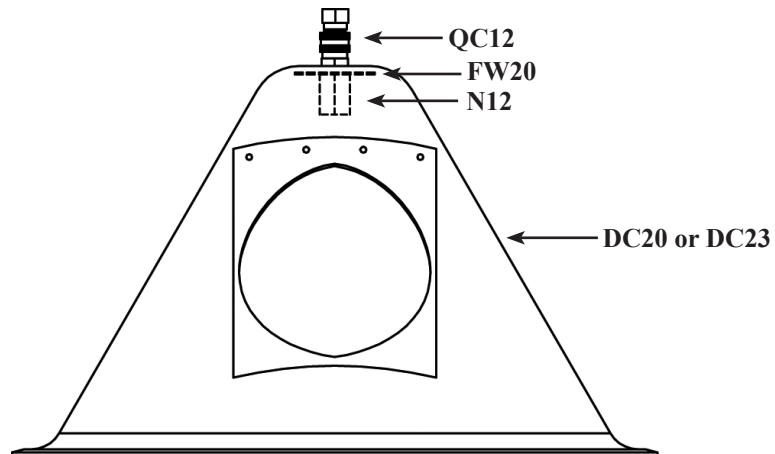

## PARTS FOR BC21 & BC24 SQUARE BOX COVER

Part#	Description
QC12	Quick Coupler 1/4" Male NPT
FW20	Fender Washer-Box/Drum Covers
N12	Wire Guide Nut (Case Hardened)
RBC21	Cover (for BC21)
RBC24	Cover (for BC24)
BC21	BC21 Square Box Cover (Complete assembly of parts QC12, FW20, N12, RBC21)
BC24	BC24 Square Box Cover (Complete assembly of parts QC12, FW20, N12, RBC24)

## PARTS FOR CA20 & CA23 DRUM COVER

Part#	Description
QC12	Quick Coupler 1/4" Male NPT
FW20	Fender Washer-Box/Drum Covers
N12	Wire Guide Nut (Case Hardened)
DC20	Cover (for CA20)
DC23	Cover (for CA23)
CA20	Drum Cover - 20.4" diameter (Complete assembly of parts QC12, FW20, N12, DC20)
CA23	Drum Cover - 23.4" diameter (Complete assembly of parts QC12, FW20, N12, DC23)